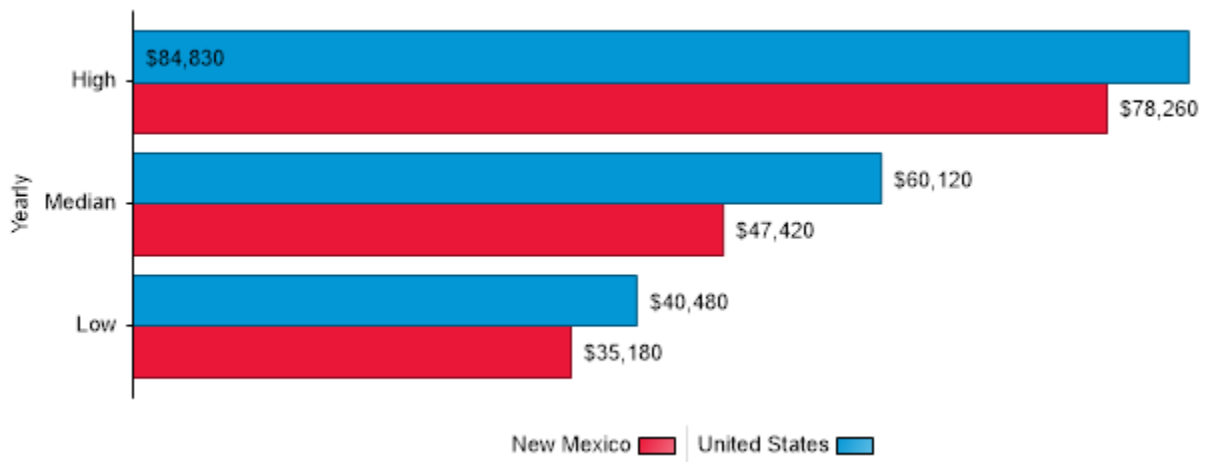

Top Companies

[Tricare Reference Laboratories](#)

[NM Department of Health](#)

[Albuquerque Public Schools](#)

Salary Information

Wages for Biological Technicians in NEW MEXICO

Wages for Foresters in NEW MEXICO