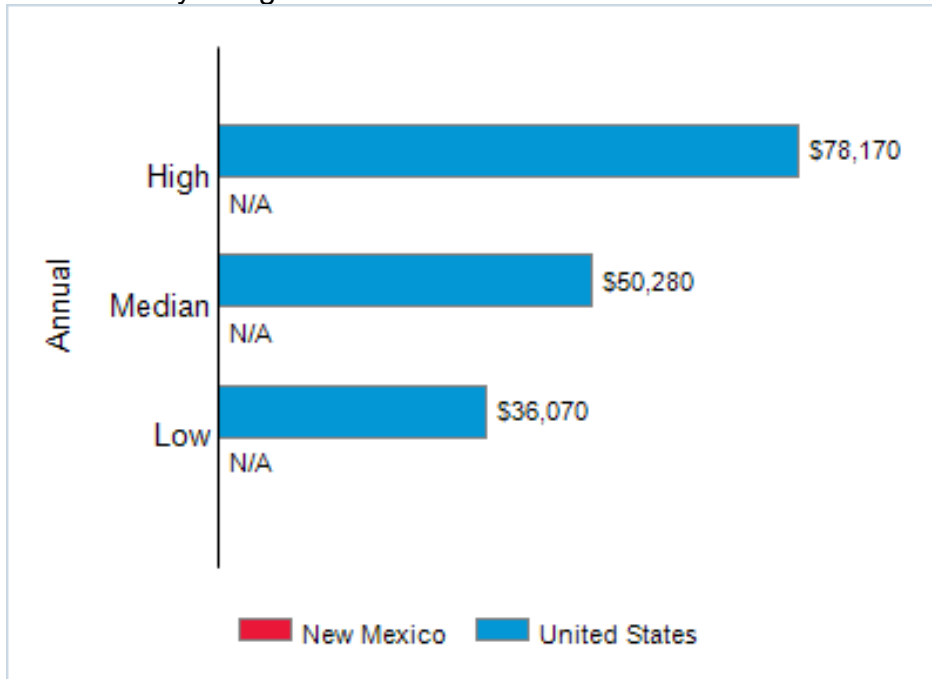

[*Career One Stop](#)

Physical Therapist***

*[Career One Stop](#)

**Must obtain doctorate to become a [Physical Therapist](#)

Tips and Facts

- 80% of students who graduate from the UNM exercise science program go into Physical Therapy
- 20% of students who graduate from the UNM exercise science program go into Occupational Therapy, Physician Assistant programs, Medical School, Nursing and Personal Training
- If you are going into PT or OT school start volunteering right away at a facility
- For many graduate programs, your GPA and GRE are important for admission, especially in the Science classes.
- 50% of exercise physiologists are self-employed.