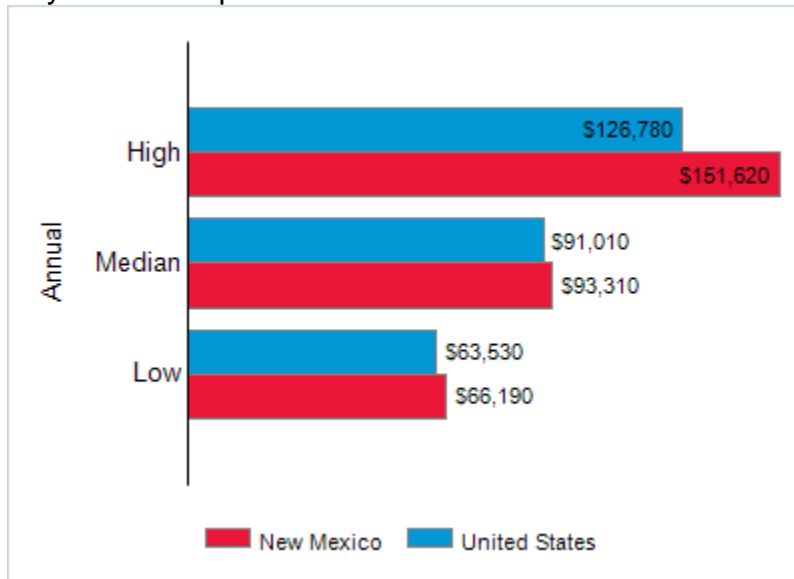

[*Career One Stop](#)

Physical Therapist***

*[Career One Stop](#)

**Must obtain doctorate to become a [Physical Therapist](#)

Tips and Facts

- 80% of students who graduate from the UNM exercise science program go into Physical Therapy
- 20% of students who graduate from the UNM exercise science program go into Occupational Therapy, Physician Assistant programs, Medical School, Nursing and Personal Training
- If you are going into PT or OT school start volunteering right away at a facility
- For many graduate programs, your GPA and GRE are important for admission, especially in the Science classes.
- 50% of exercise physiologists are self-employed.