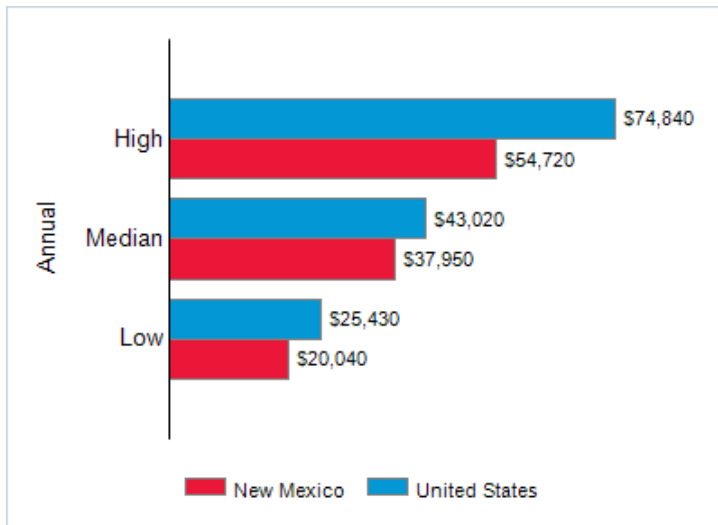

- [Archaeological Conservancy](#)
- [Forest Service](#)
- [National Parks Service](#)
- [SWCA Environmental Consultants](#)
- [Crow Canyon Archaeological Center](#)
- [Rocky Mountain Youth Corps](#)
- [AmeriCorps](#)
- [Peace Corps](#)
- [Indian Pueblo Cultural Center](#)
- [National Hispanic Cultural Center](#)

Salary Information

Yearly Wages for [Museum Technicians and Conservators](#)